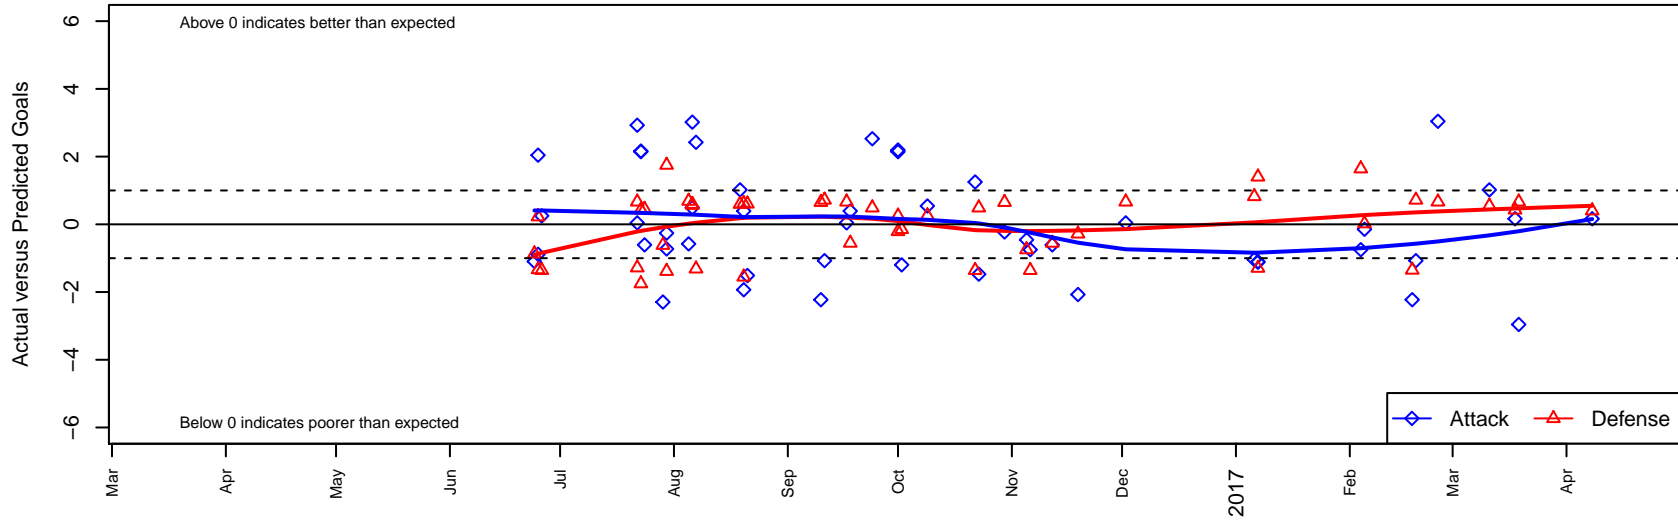

# FC Portland Navy G05

FC Portland  
 Portland, OR  
 G05 total strength=1209  
 attack=3.89 defense=4.39  
 fall league = PTT G05 Premier Red  
 spr league = Spr OYS G05 Premier Red

alt names used:  
 FC Portland 05G Navy  
 FC Portland 05G Navy  
 FC Portland 05G NAVY  
 FC PORTLAND 05G NAVY  
 FC PORTLAND 05G NAVY (OR)  
 FC Portland 05G NAVY  
 FC Portland 05G NAVY

**FC Portland Navy G05**  
 Dots are actual minus expected GF (blue circles) and GA (red triangles).  
 Blue line is smoothed change in attack strength. Red is smoothed change in defense strength.

**attack and defense variance (black dot)  
relative to other teams  
and top 10 in region**