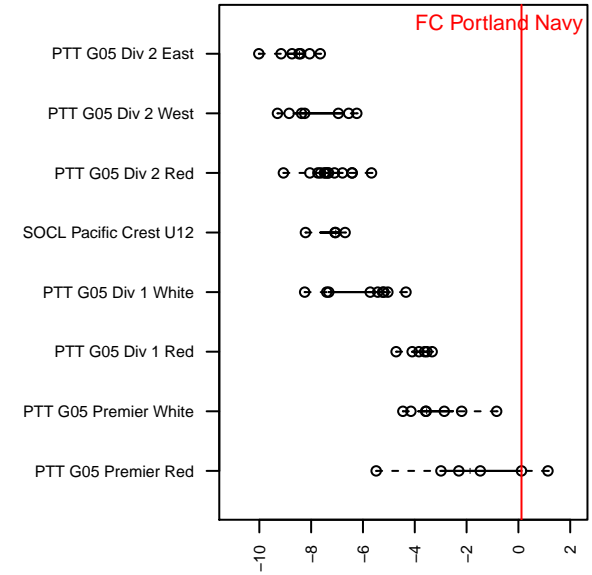

**attack and defense rating
relative to others at age
and all opponents in last 13 months**